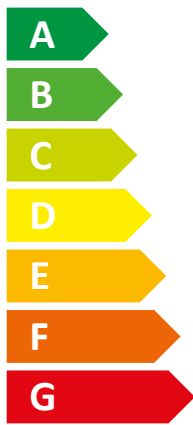

ENERG

енергия · ενέργεια

Etech S 380

D

E

30 dB

28,8
kW

Icon showing a clock and a stack of coins with an arrow pointing down, representing energy savings.