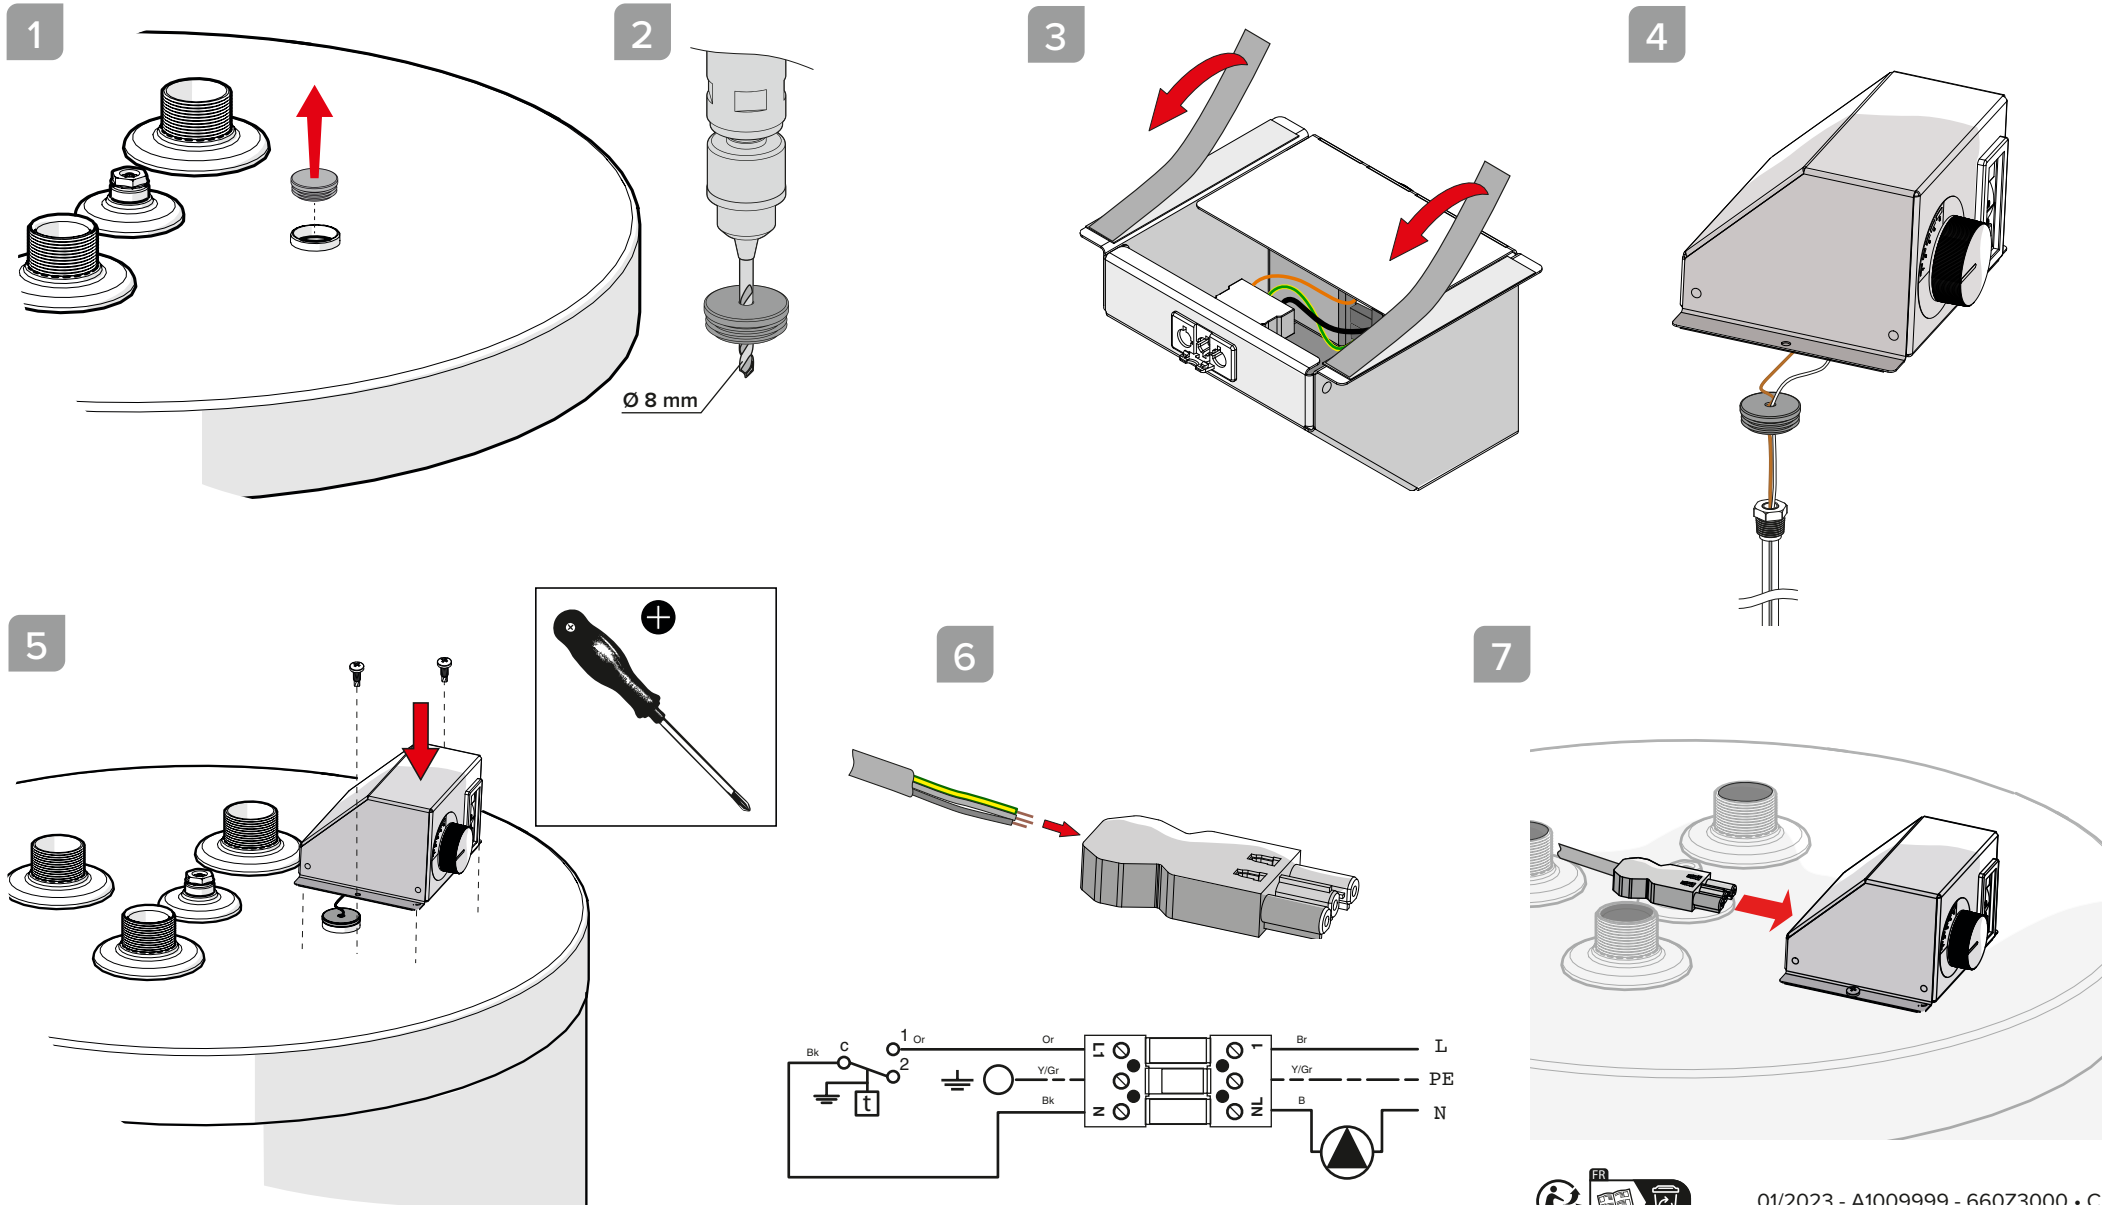

THERMOSTAT MOUNTING KIT - 027000

Applicable to : HRs 320 - 600 - 800 - 1000

THERMOSTAT MOUNTING KIT - 027000

Applicable to : HRi 320 - 600 - 800