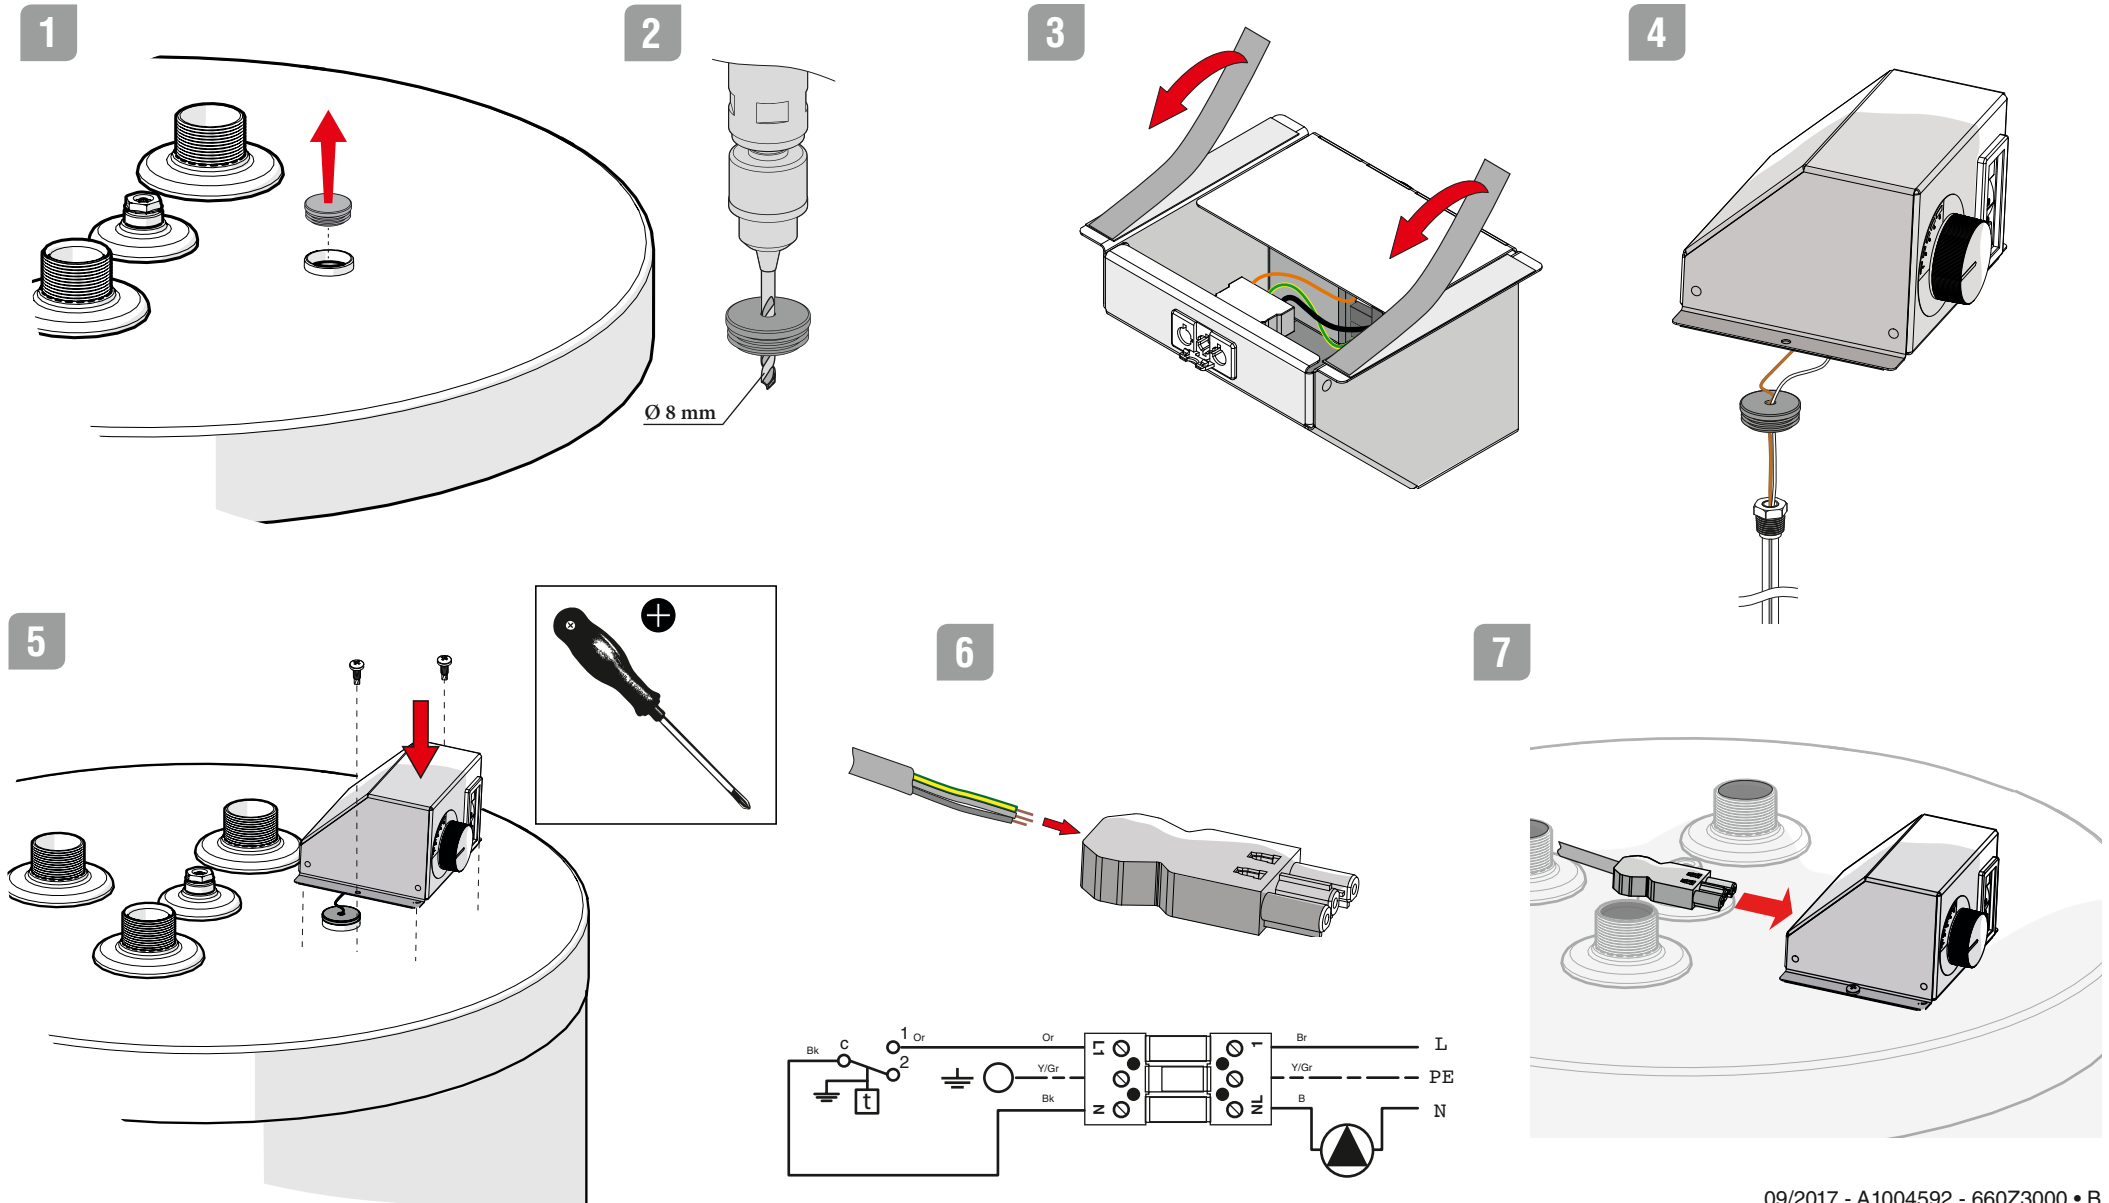

A1004714 : THERMOSTAT MOUNTING KIT

Applicable to : HRs 320 - 600 - 800 - 1000

A1004714 : THERMOSTAT MOUNTING KIT

Applicable to : HRi 320 - 600 - 800