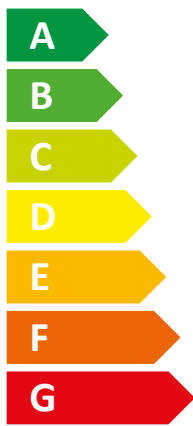

ENERG

енергия · ενέργεια

Etech S 240

D

E

30 dB

28,8
kW

Icon showing a clock and a stack of coins with an arrow pointing down, representing energy savings.